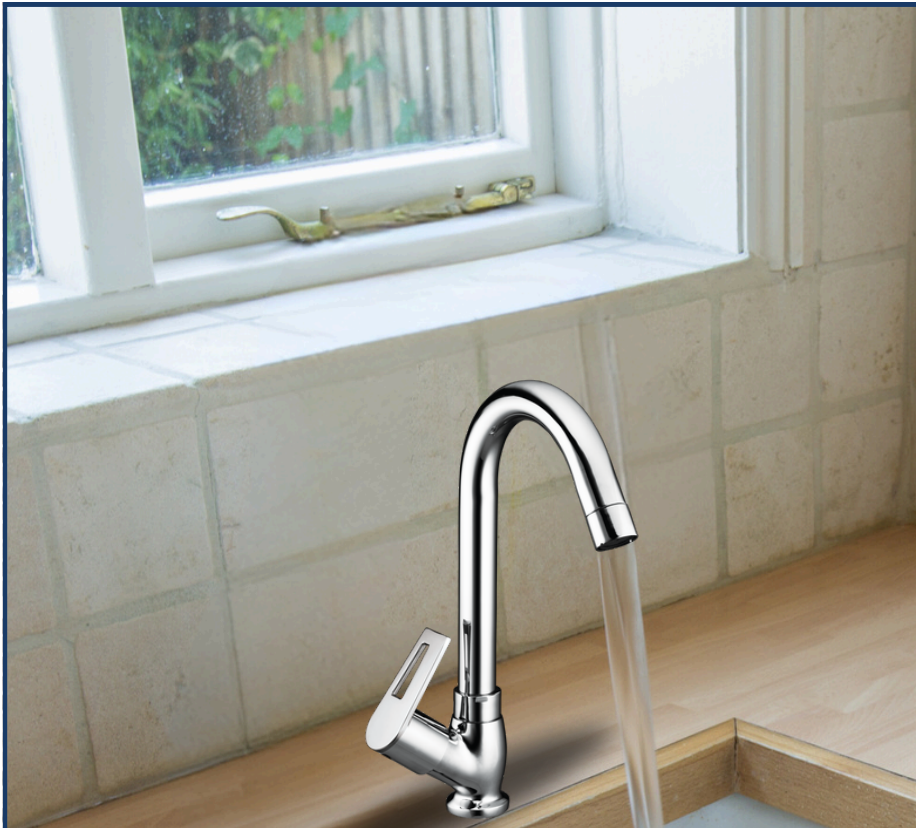

PILLAR COCK

ELEMENT

SINGLE LEVER WALL MIXTURE ELEMENT

PILLAR COCK 12"

**PILLAR COCK
ELEMENT**

LONG BODY

2 IN 1 BIB COCK

ANGLE COCK

NEXA

SWAN NECK

PILLAR COCK

LONG BODY

2 IN 1 BIB COCK

**CENTRE HOLE
BASIN MIXTURE**

SINK MIXTURE

**WALL MIXTURE
WITH L-BAND**